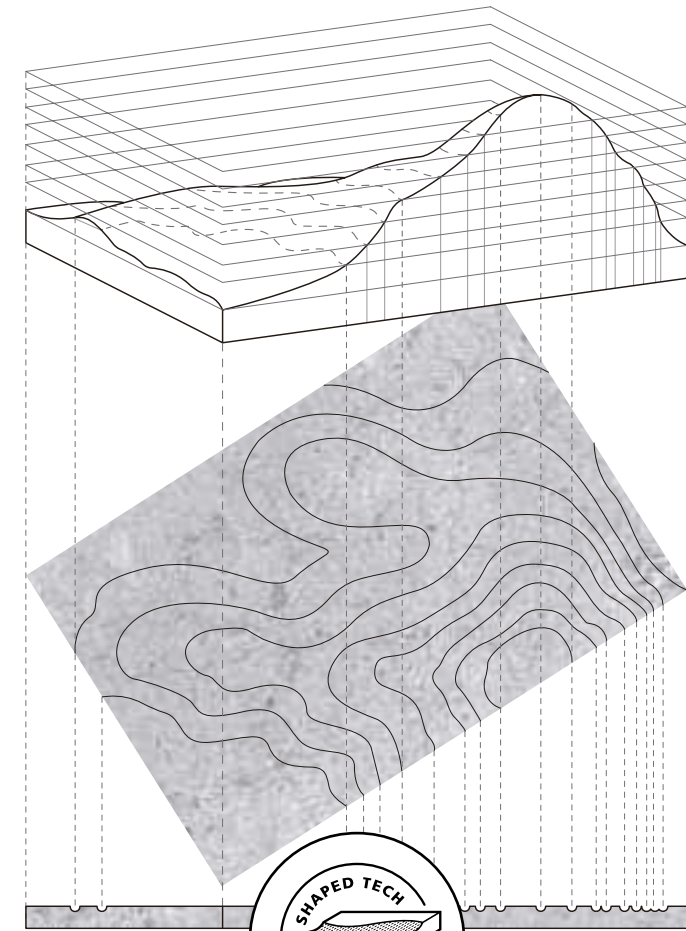

SHAPED

REAL PRECISION BY PERONDA

NATURAL - PRECISO - REAL

Relieves creados de manera digital perfectamente coordinados con la impresión gráfica para generar las piezas más naturales nunca vistas en cerámica.

NATURAL - PRECISE - REAL

Reliefs are created via digital technology perfectly coordinated with graphic printing to generate the most natural pieces ever seen in ceramic.